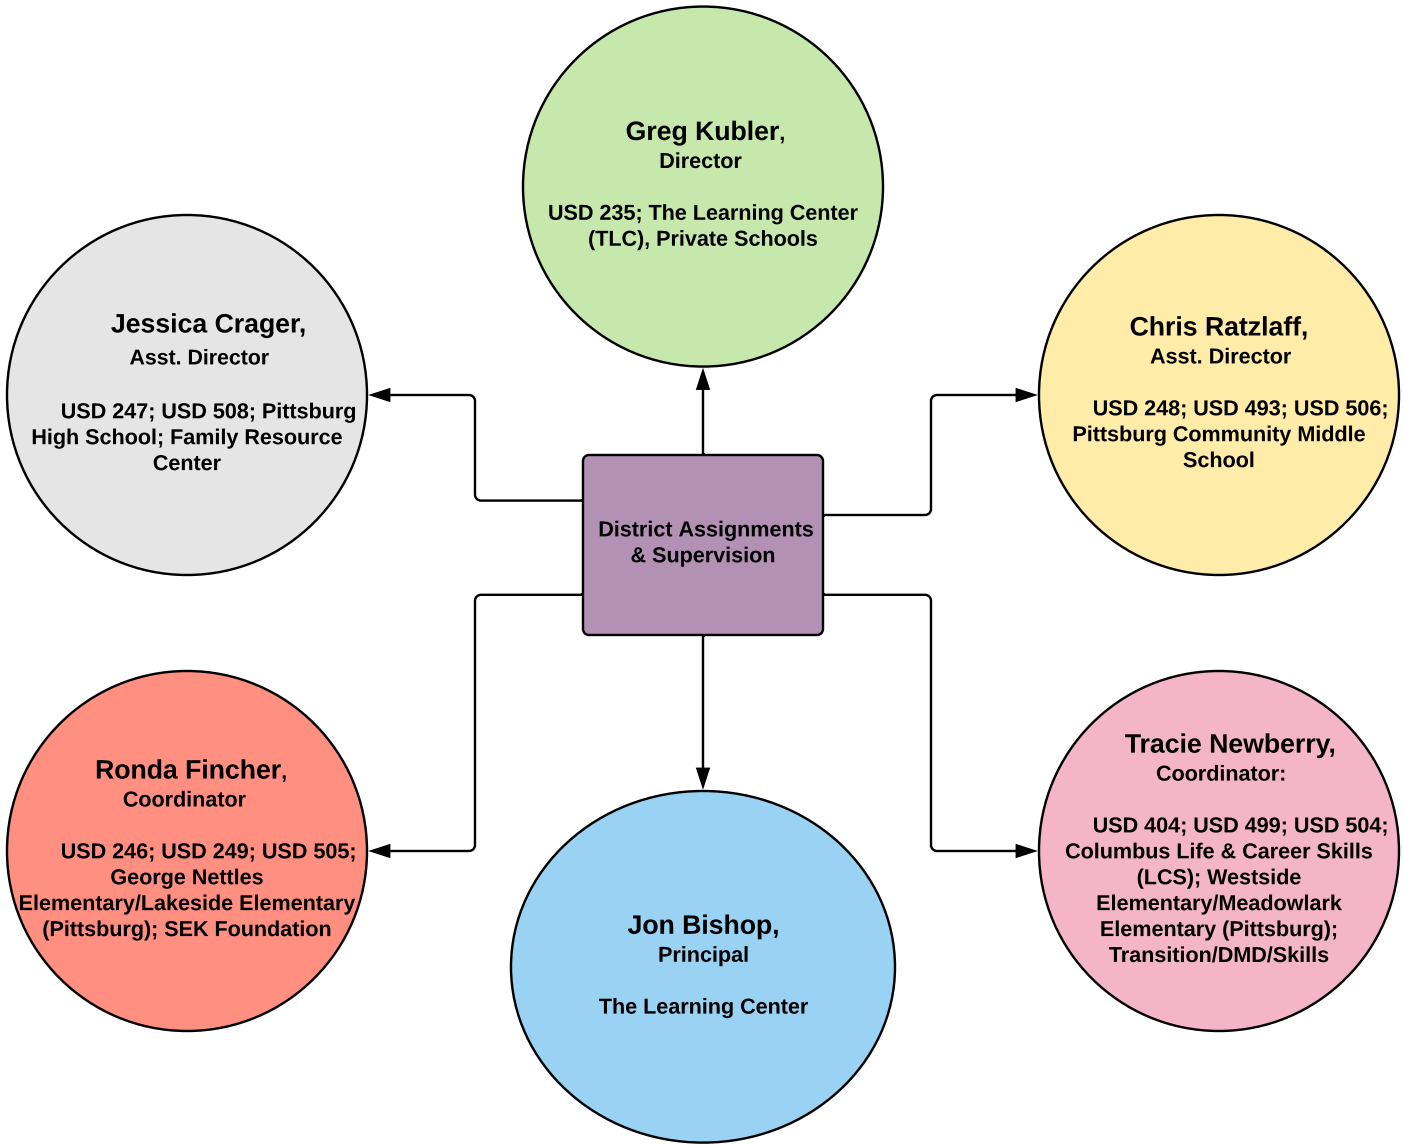

SEK INTERLOCAL #637 COMMUNICATION FLOW CHART

Departmental Supervision

Systems/Operations